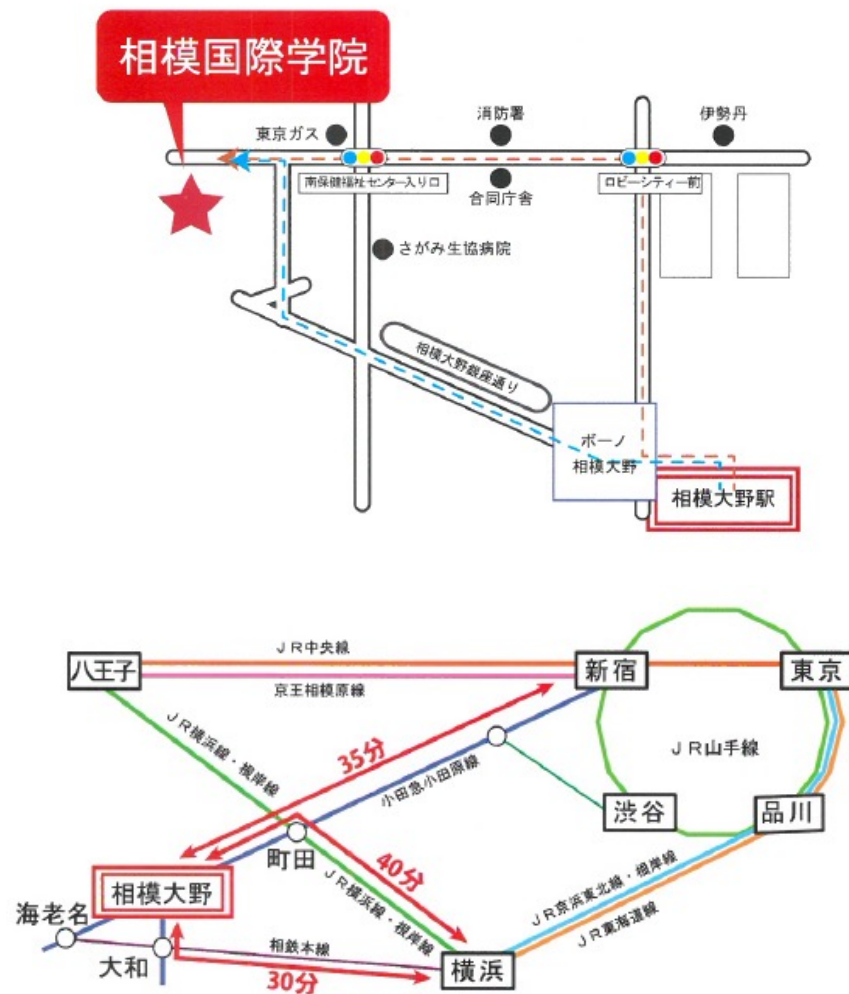

LOCATION & ACCESS

Address: 8-22, Asahicho, Minamiku,
Sagamiharashi, Kanagawa, 252-0304,
Japan
TEL: +81-42-851-5238
FAX: +81-42-851-5239
Email: office@sagamikokusai.jp
URL: www.sagamikokusai.jp

Location : 9-minutes walk from
SAGAMI-ONO station in Odakyu-line

Walking through big shopping mall
called "BONO" and then through
shopping street "SAGAMI-ONO
GINZA DORI"

It takes 35 min from Sagami-Ono
station to Shinjuku station by Rapid
Express train.

It takes 30 min from Sagami-Ono
station to Yokohama station via
Yamato station in Odakyu Enoshima
line.

Good access to Shinjuku and
Yokohama area.

We support your study and stay in Japan!

SAGAMI International Academy